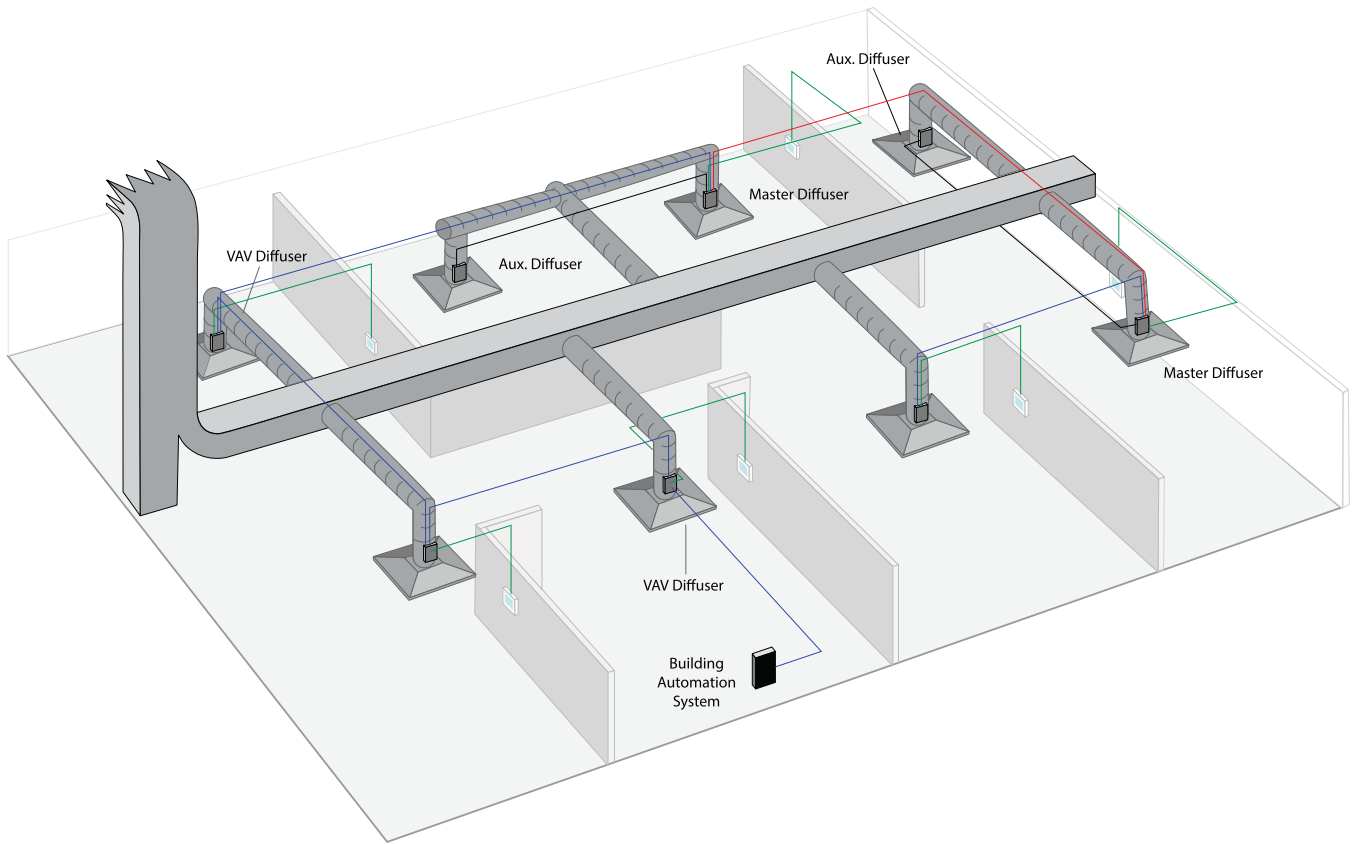

BACnet VAV Diffuser

Specifications:

Construction	18 gauge steel with baked enamel finish. Available in Aluminum (special order)
Sizes	Diffuser sizes 24" x 24" Neck sizes: 6", 8", 10", 12", 14"
Damper Actuator Type	24VAC, 10VA integral actuator
Timing	Approximately 90 seconds (variable per intelligent controller)
Communication Bus	BACnet MS/TP
Baud Rate	Default: Auto Adjustable: 9600, 19,200, 38,400, 76,800